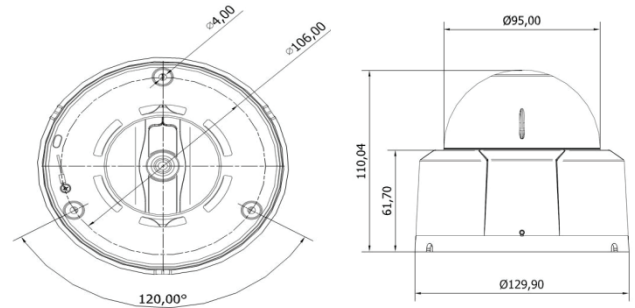

SIP-VD5MPVTR-MZ

Features

- 5.69 Mega pixel 1/2.8" SONY STARVIS CMOS image sensor
- 2.7~13.5mm Megapixel Smart Focus Lens (Motorized Zoom)
- Long-range, less heat (4 x Hi-power Chip leds)
- Privacy Masking up to 8 areas
- Easy Quick Installation
- Support ONVIF
- IP67 Ratings
- No IR reflection and heat-proof compare to conventional dome

Dimension

Specifications

Image Sensor	Sony STARVIS 5.69Mega Pixels Image Sensor
Size	1/2.8 inch
Scan System	Progressive Scan
Total Pixels	2704(H) x 2104(V), 5.69 Mega Pixels
Effective Pixels	2616(H) x 1964(V), 5.14 Mega pixels
Day & Night	Auto / Day (Color) / Night (BW), ICR Control
Privacy Area	On / Off (8 Programmable Zones)
Motion Detection	432 Zone, Sensitivity 1~5 Step, On / Off
WDR	Real WDR On / Off (Adjust)
DNR	2DNR, 3DNR, On / Off (Adjust)
SLDC	Simple Lens Distortion Correction, On / Off
Defog	Detects Foggy, On / Off (Adjust)
Elec. Shutter	Auto(1/20~1/30000), Suppress Rolling, Manual
Color Adjust	Bright / Contrast / Satuation / Sharp / Hue
White Balance	Auto / User
OSD Display	Text, Date, Time, Event, On / Off
Image Mirror	Normal / Mirror (H) / Flip(V) / Both (HV)
Power Supply	DC12V ±10%
Current	Max 350(mA)
Operating Temp	0°C ~ +50°C
Preservation Temp	-10°C ~ +60°C
Humidity	0% ~ 95%
Dimension	110.04mm (H) x 129mm (Ø)
Weight	700g

Network

	OS	Embedded Linux
Network	Interface	RJ45 10/100 Base-T PoE
	Protocol	TCP/IP, UDP/IP, RTP, RTSP, RTCP, NTP HTTP, DHCP, FTP, SMTP, DNS, DDNS
	Onvif	Ver 19.12
Video	Compress Format	H.265 / H.264 / MJPEG
	Resolution	2560x1920 / 2560x1440 / 2048x1536 / 1920x1080 / 1280x720 / 640x480 / 640x360 / 320x240
	Max. Frame Rate	30fps @ all resolution
	Video Quality	H.265 : Bitrate Control H.264 : Bitrate Control MJPEG : Quality Level Control
	Streaming	Triple Stream (Stream 1,2,3) RTP / RTSP, Unicast RTP, Multicast RTP
Audio	Compress Format	G.711u-law
	Streaming	Two way