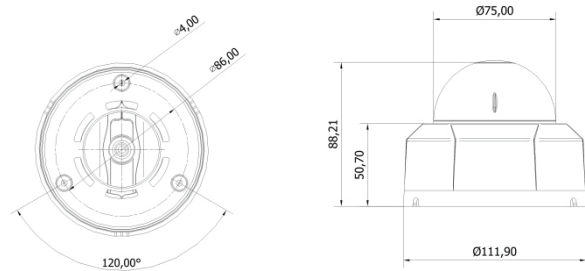

## Features

- 5.69 Mega pixel 1/2.8" SONY STARVIS CMOS image sensor
- 2.8 mm Fixed Lens
- Long-range, less heat (4 x Hi-power Chip leds)
- Privacy Masking up to 8 areas
- Easy Quick Installation
- Conformant with ONVIF (Profile-S/T/G)
- IP66 Ratings
- No IR reflection and heat-proof compare to conventional dome

## Dimension

## Specifications

|                   |  |
|-------------------|--|
| Image Sensor      | Sony STARVIS 5.69Mega Pixels Image Sensor    |
| Size              | 1/2.8 inch                                   |
| Scan System       | Progressive Scan                             |
| Total Pixels      | 2704(H) x 2104(V), 5.69 Mega Pixels          |
| Effective Pixels  | 2616(H) x 1964(V), 5.14 Mega pixels          |
| Day & Night       | Auto / Day (Color) / Night (BW), ICR Control |
| Privacy Area      | On / Off (8 Programmable Zones)              |
| Motion Detection  | 432 Zone, Sensitivity 1~5 Step, On / Off     |
| WDR               | Real WDR On / Off (Adjust)                   |
| DNR               | 2DNR, 3DNR, On / Off (Adjust)                |
| SLDC              | Simple Lens Distortion Correction, On / Off  |
| Defog             | Detects Foggy, On / Off (Adjust)             |
| Elec. Shutter     | Auto(1/20~1/30000), Suppress Rolling, Manual |
| Color Adjust      | Bright / Contrast / Satuation / Sharp / Hue  |
| White Balance     | Auto / User                                  |
| OSD Display       | Text, Date, Time, Event, On / Off            |
| Image Mirror      | Normal / Mirror (H) / Flip(V) / Both (HV)    |
| Power Supply      | DC12V  |
| Current           | Max 350(mA)                                  |
| Operating Temp    | 0°C ~ +50°C                                  |
| Preservation Temp | -10°C ~ +60°C                                |
| Humidity          | 0% ~ 95%                                     |
| Dimension         | 88.21mm (H) x 110mm (Ø)                      |
| Weight            | 350g   |